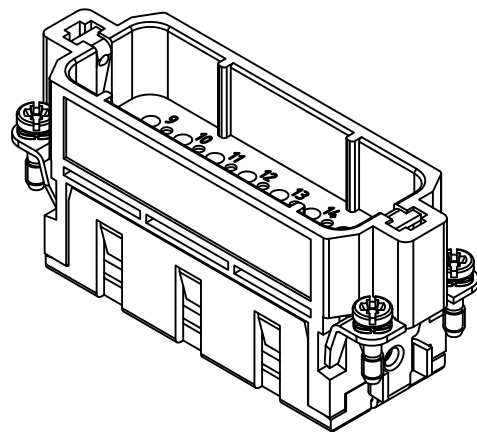

Panel cut out

 InKonn (Suzhou) Electric Technology Co.,Ltd.	All Dimensions in mm Original Size DIN A4	Date 2019-05-14	Drawing No. TC4783659	Rev. A00	Scale 1:1
	Part No. 10 30 016 2100	Created by Shuxu Huang	Checked by Yiyi Luo	Page 1/1	
Type Name IA-016-CM					