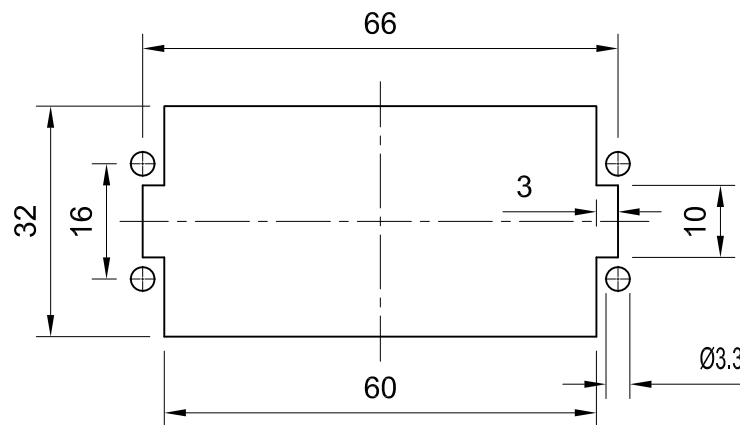

Panel cut out

 InKonn (Suzhou) Electric Technology Co.,Ltd.	All Dimensions in mm Original Size DIN A4	Date 2019-05-14	Drawing No. TC4783659	Rev. A00	Scale 1:1
	Part No. 10 30 016 2100	Created by Shuxu Huang	Checked by Yiyi Luo	Page 1/1	
Type Name IA-016-CM					